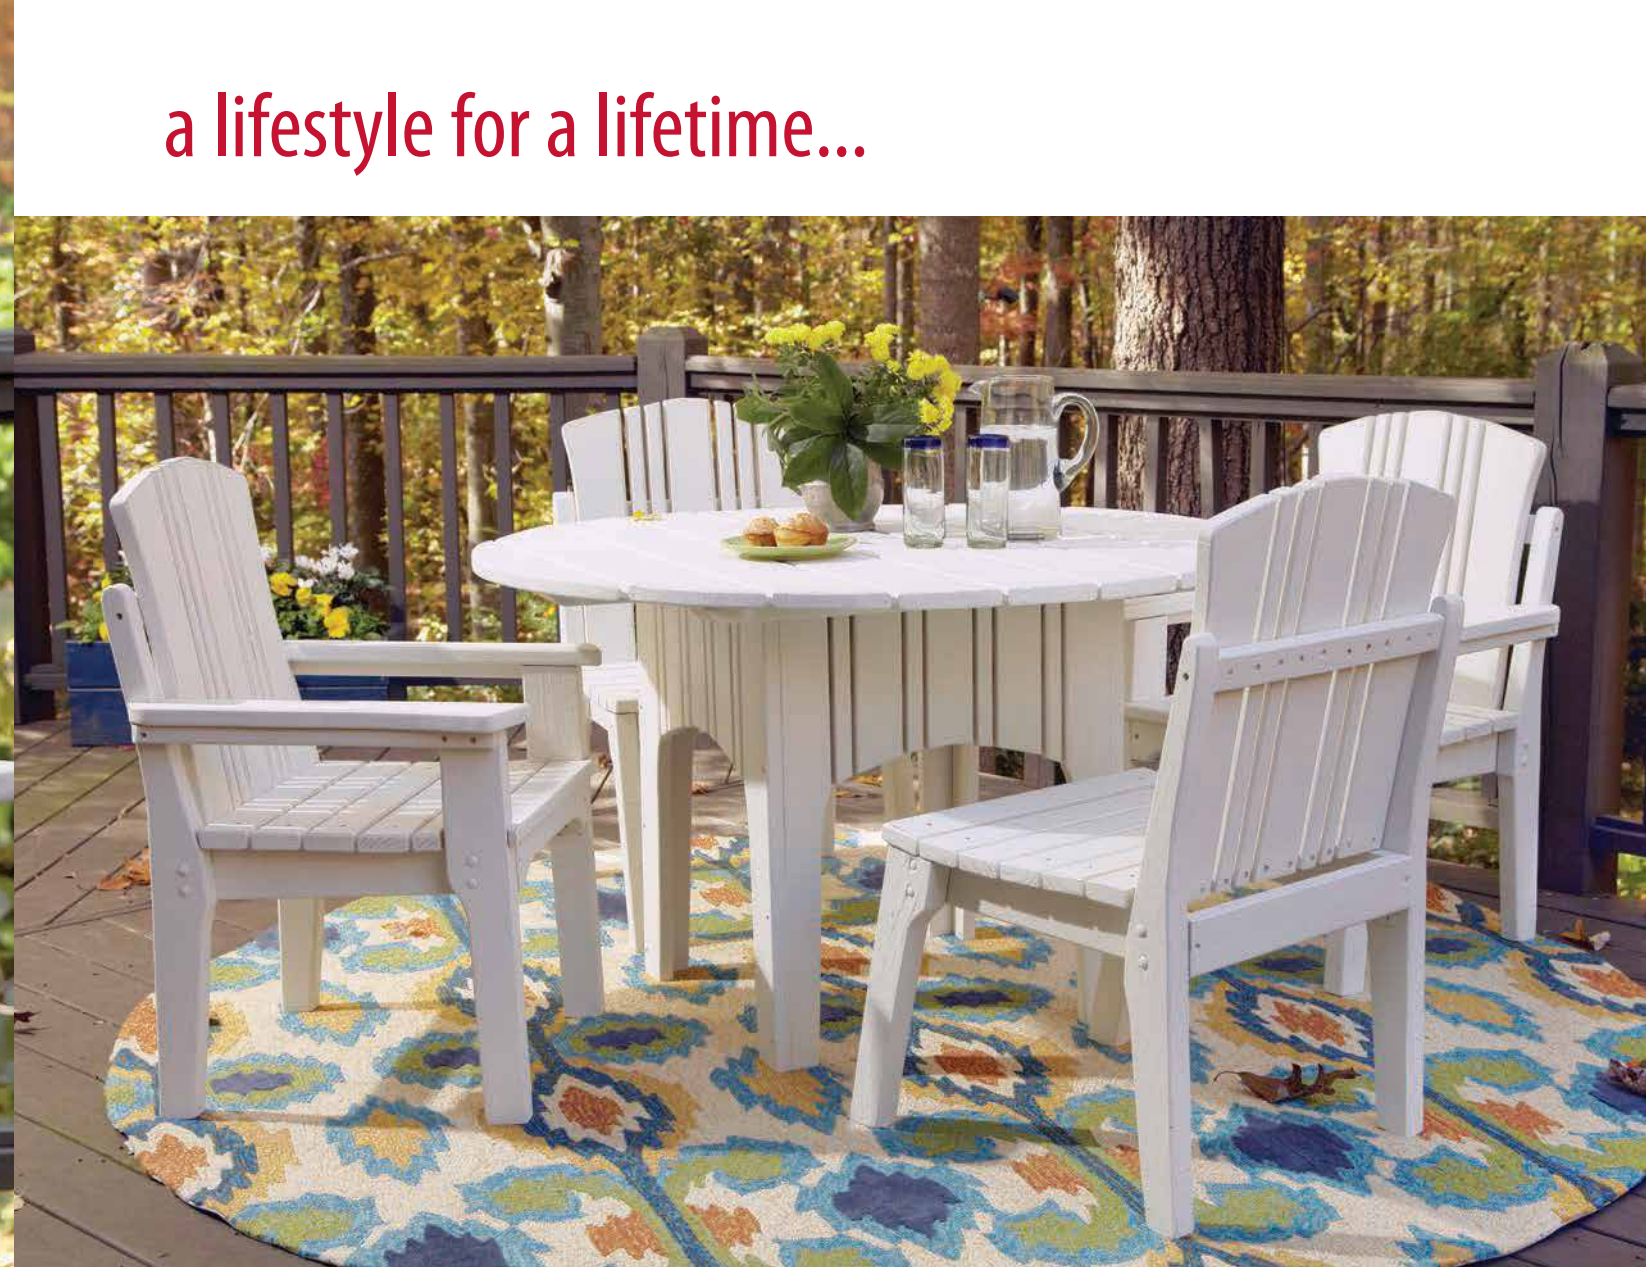

- C094-013 Round Dining Table in White
- C075-013 Dining Chair with Arms in White
- C096-013 Dining Chair without Arms in White

Cover

- C011-013 Chair in White
- C021-013 Leg Rest in White
- C040-025 Side Table in Apple Green

See price list for complete collection.